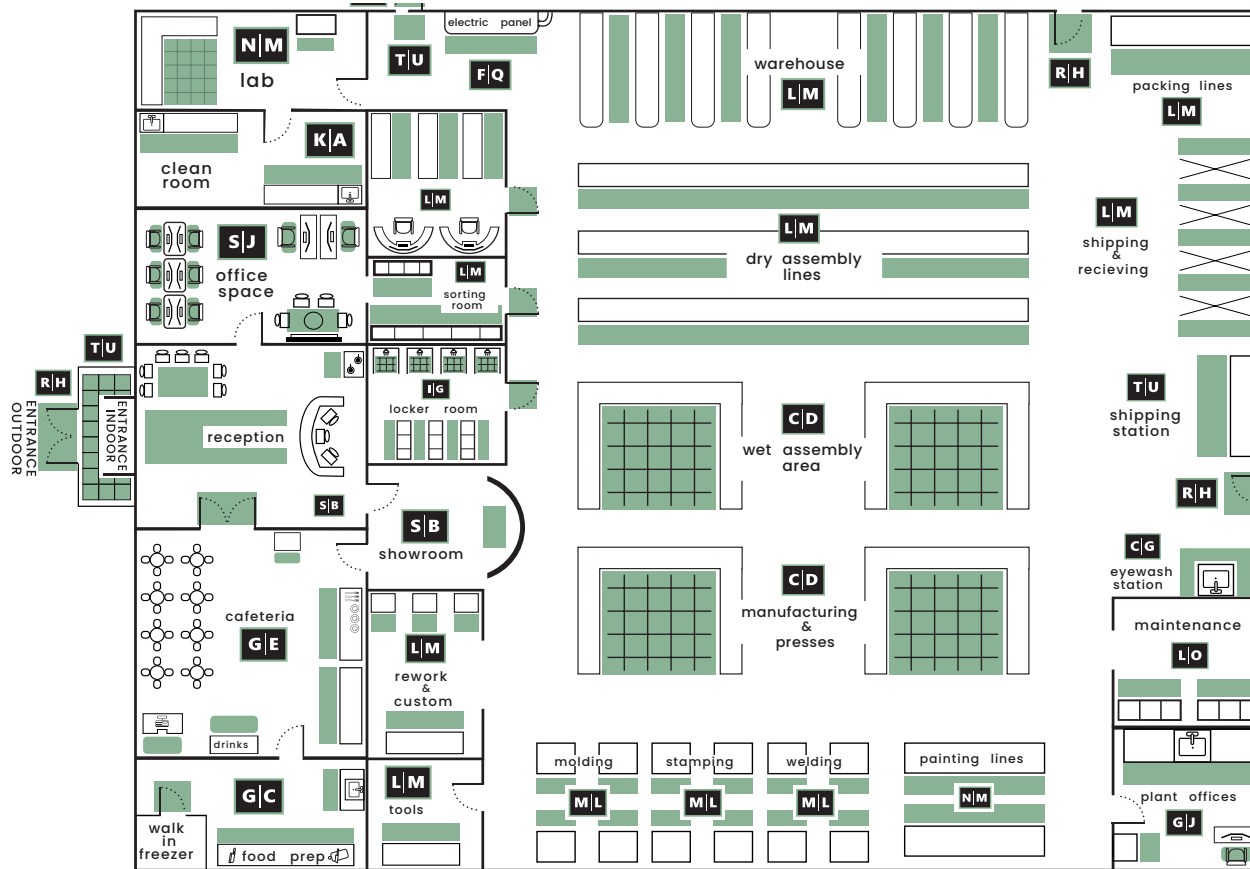

Mat Selector Guide Industrial

Area	Product Recommended
Lab	All Anti fatigue Mats
Clean Room	Classic Solutions
Office space	HogHeaven 7/8, ColorStar
Reception	ColorStar
Cafeteria/foodprep/kitchen	Classic Solutions, AnchorSafe roll goods
Showroom	ColorStar, Classic Solutions
Lockerroom	HogHeaven
Entrance indoor	All Waterhogs, Classic Solutions, ColorStar
Entrance outdoor	All Superscrapes, Optibrush
Molding/welding/stamping	Comfort Flow, Complete Comfort II, Complete Comfort, HogHeaven 7/8, Hog Heaven III

Area	Product Recommended
Manufacturing/presses	Hog Heaven III
Wet assembly area	Comfort Flow
Dry assembly area:	Complete Comfort II, Complete Comfort, HogHeaven 7/8, Hog Heaven III
Warehouse	Complete Comfort II, Complete Comfort, HogHeaven 7/8, Hog Heaven III
Packing lines	Complete Comfort II, Complete Comfort, HogHeaven 7/8, Hog Heaven III
Eyewas station	Classic Solutions, Anchor Safe roll goods, Comfort Flow.