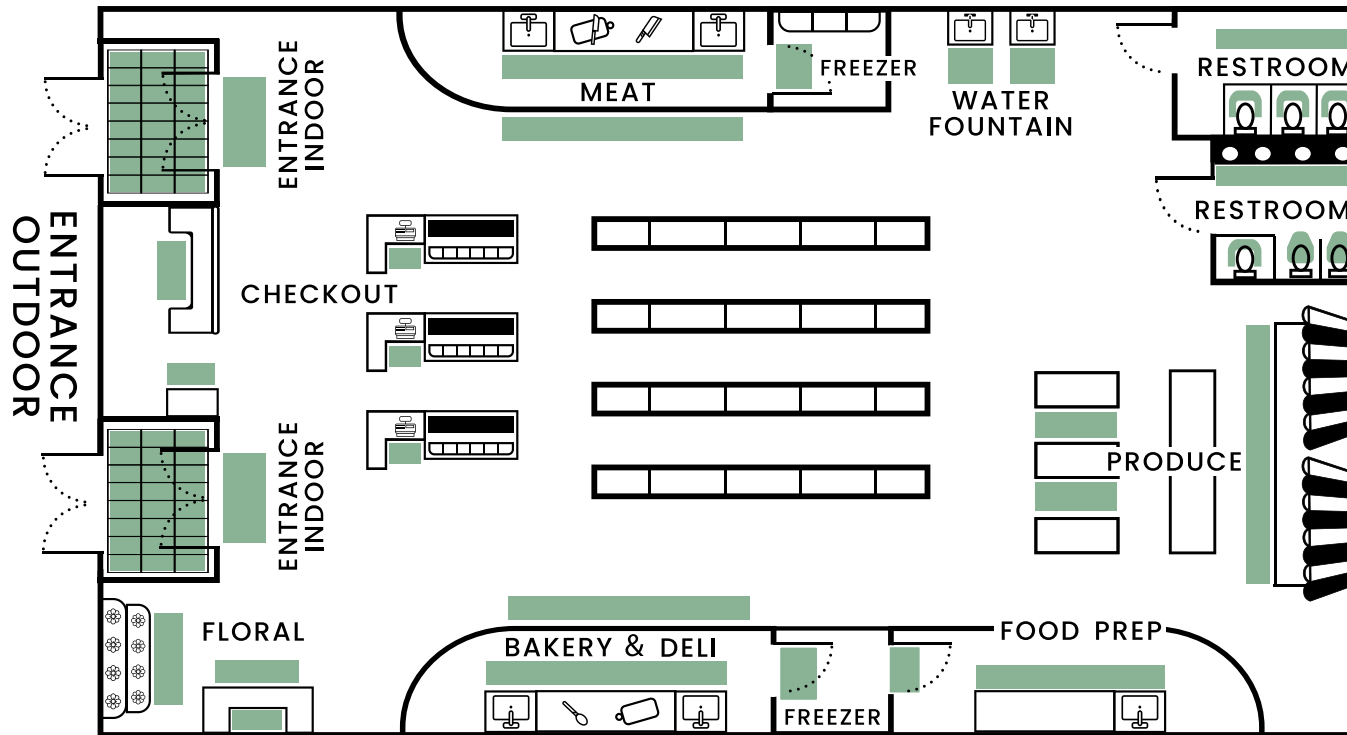

Mat Placement Guide

Supermarket / Grocery Store

Area

Entrance Outdoor

Entrance Indoor

Checkout

Bakery/Deli/Meat/Seafood/Food Preparation

Floral

Restrooms

Water fountains

Product Recommended

All Superscrapes, Optibrush

All Waterhogs; Classic Solutions, ColorStar

Classic Solutions

AnchorSafe roll goods

AnchorSafe roll goods

Classic Solutions

AnchorSafe roll goods