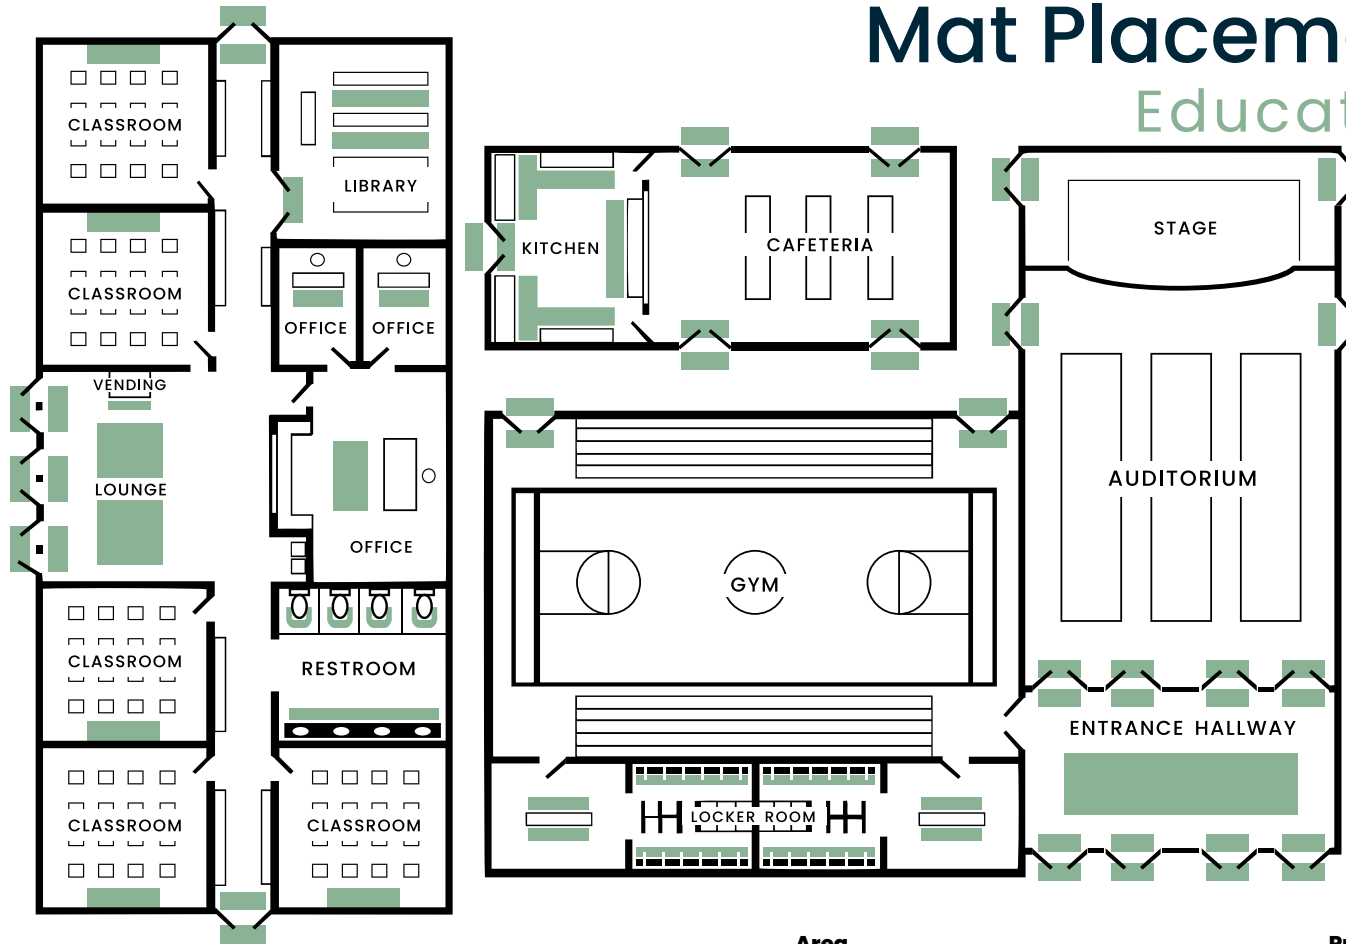

Mat Placement Guide

Education

Area

- Entrance Outdoor
- Entrance Outdoor
- Entrance Indoor
- Entrance Indoor
- Entrance Indoor
- Entrance Indoor
- Lounge
- Lobby/Foyer
- Reception Areas
- Reception Areas
- Staff Workstations
- Staff Workstations

Product Recommended

- SuperScrape Plus / Impressions
- Bartex Optibrush
- Waterhog
- Classic Solutions / Microluxx
- Colorstar Logo
- Berber Impressions Logo
- Bartex Optigrafic
- Waterhog Eco Elite Roll Goods
- Colorstar Logo
- Bartex Optigrafic
- Hog Heaven
- Complete Comfort II

Area

- Gymnasium
- Gymnasium
- Locker Room/Showers
- Locker Room
- Restrooms
- Restrooms
- Cafeteria
- Cafeteria
- Kitchen / Workstations
- Kitchen / Workstations
- Drink Fountains
- Vending Machine
- Drink Fountains

Product Recommended

- Waterhog Eco Tiles
- Berber Impressions
- Comfort Flow
- Anchorsafe Roll Goods
- Cleanshield urinal Mat
- Anchorsafe Roll Goods
- Waterhog
- Anchorsafe Roll Goods
- Comfort Flow
- Complete Comfort II
- Waterhog
- Colorstar Logo
- Anchorsafe Roll Goods