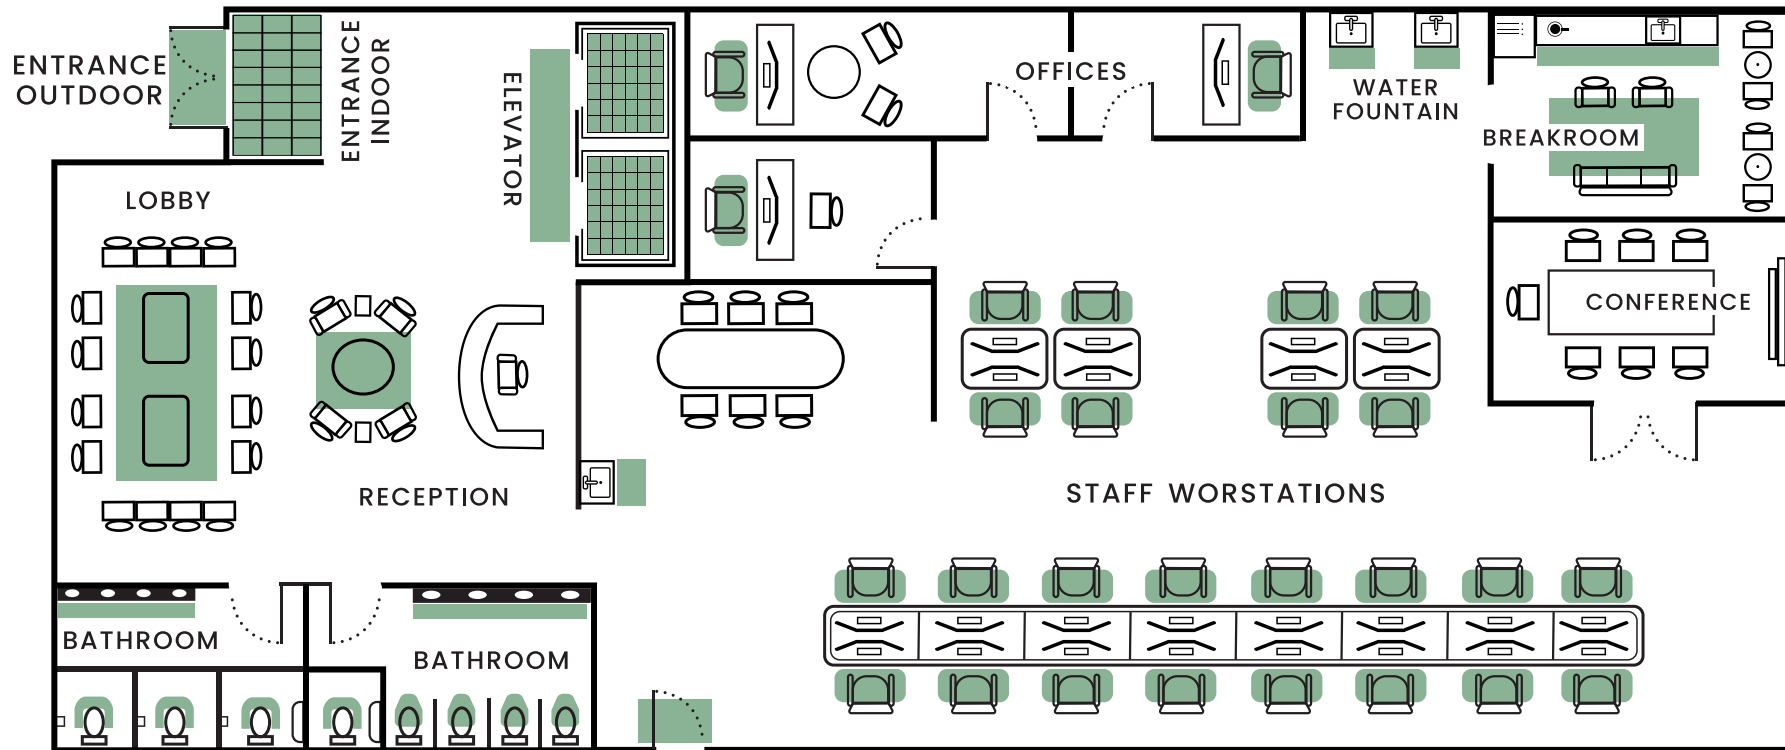

Mat Placement Guide

Commercial

Area

Entrance Outdoor
 Entrance Outdoor
 Entrance Indoor
 Entrance Indoor
 Entrance Indoor
 Entrance Indoor
 Lobby/Foyer
 Lobby/Foyer
 Reception
 Reception

Product Recommended

SuperScrape Plus / Impressions
 Bartex Optibrush
 Waterhog
 Classic Solutions / Microlux
 Colorstar Logo
 Berber Impressions Logo
 Waterhog Eco Elite Roll Goods
 Waterhog Eco Elite Tiles
 Colorstar Logo
 Bartex Optigraffic

Area

Restrooms
 Restrooms
 Elevator
 Breakroom
 Break Room
 Water Fountain
 Water Fountain
 Staff Workstations
 Staff Workstations

Product Recommended

Cleanshield urinal Mat
 Anchorsafe Roll Goods
 Colorstar Logo Mat
 Colorstar Logo Mat
 Anchor Safe Roll Good
 Waterhog
 Anchor Safe Roll Good
 Hog Heaven
 Complete Comfort