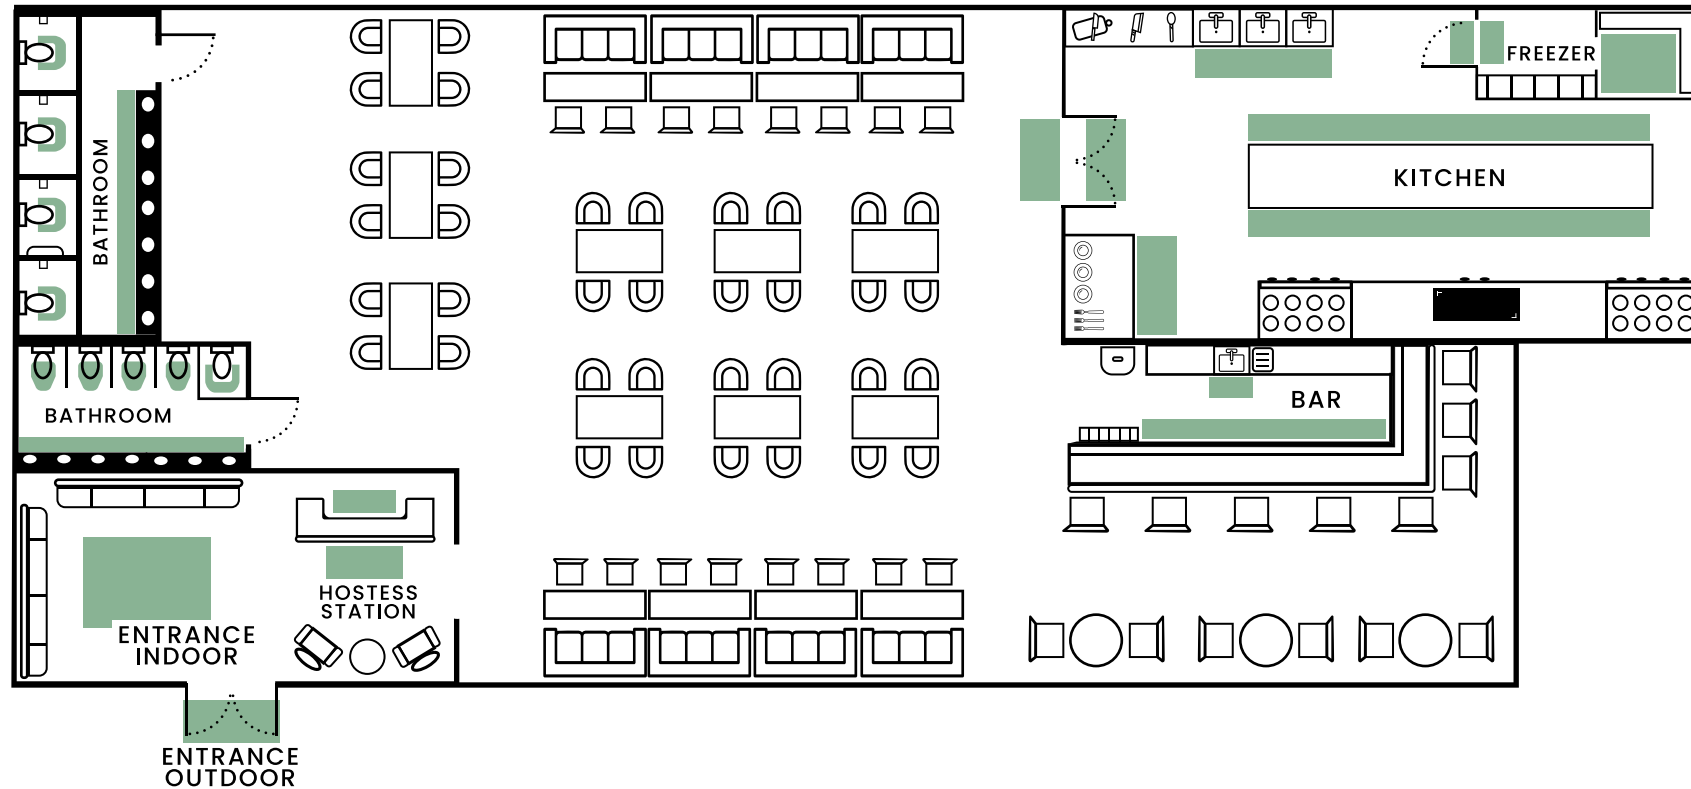

Mat Placement Guide

Food Service / Restaurant

Area	Product Recommended	Area	Product Recommended
Entrance Outdoor	Optibrush	Drink Fountains	WaterHog
Entrance Outdoor	Superscrape	Drink Fountains	Anchor Safe Roll Goods
Entrance Outdoor	SuperScrape Impressions	Kitchen <i>Transition</i>	Microluxx
Entrance Indoor	WaterHog	Kitchen	Comfort Flow™
Entrance Indoor	Karaat / Microluxx	Kitchen	Complete Comfort™ II
Entrance Indoor	ColorStar Logo	Kitchen	Anchor Safe Roll Goods
Entrance Indoor	Berber Impressions Logo	Restrooms	CleanShield® Urinal
Entrance Indoor	Classic Brush	Restrooms <i>Transition</i>	Waterhog
Hostess Station	Hog Heaven	Restrooms <i>Sink</i>	Anchor Safe Roll Goods
Bar	Comfort Flow™		
Bar	Complete Comfort™ II		
Bar	Premium Bar Mat		